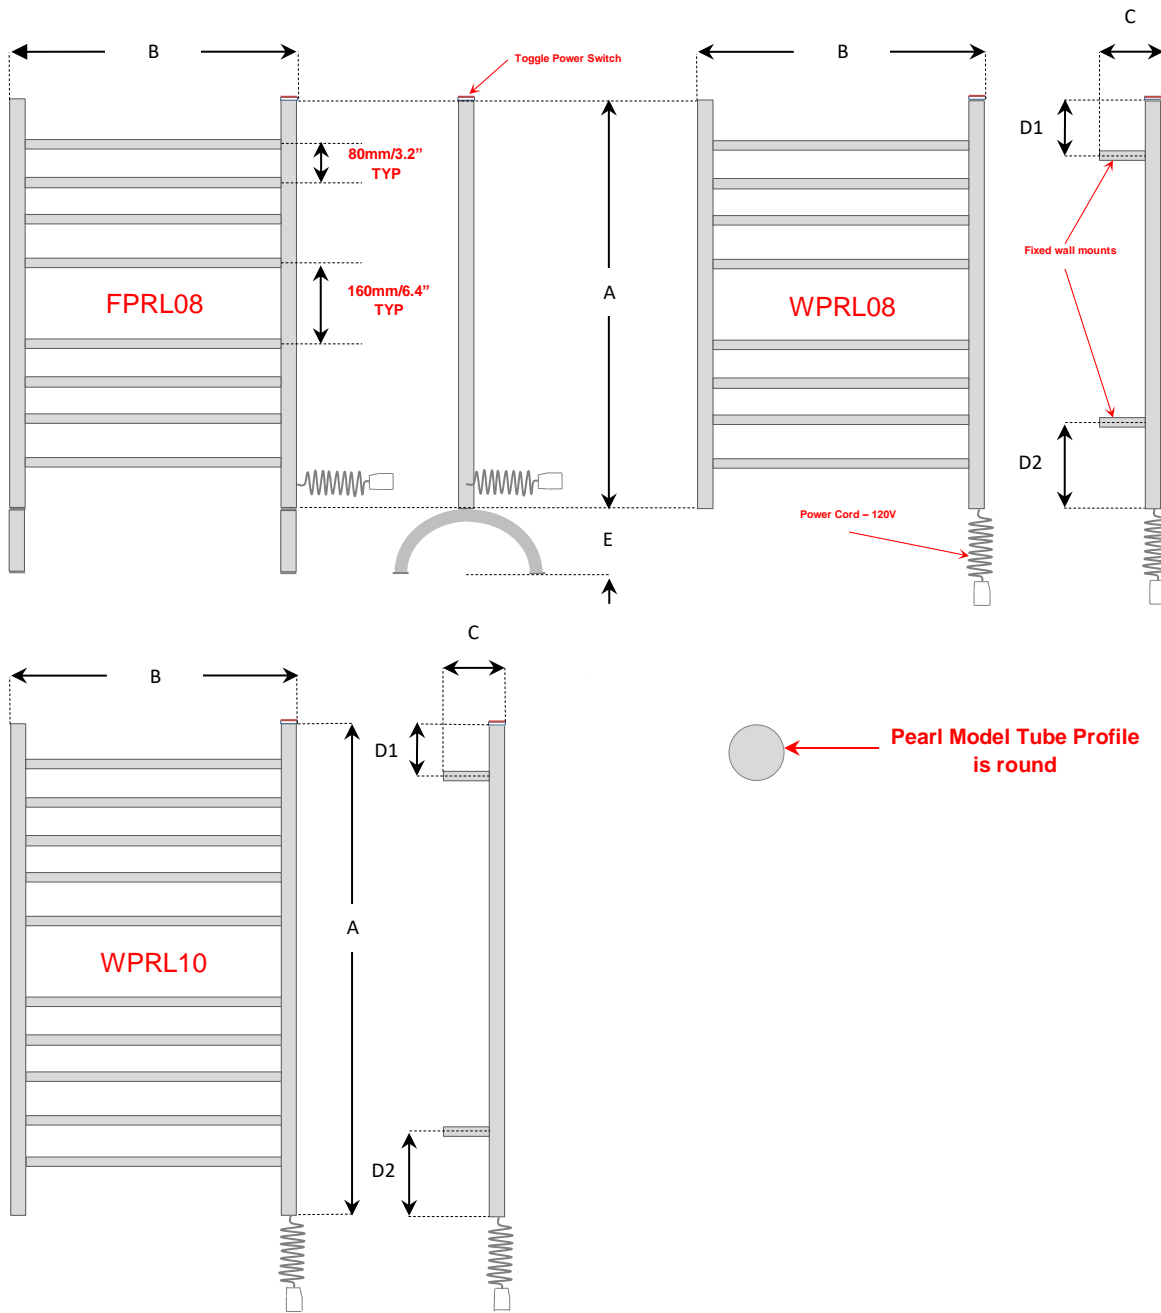

MYSON GEM Series Towel Warmers – PEARL Models 8/2018

Unit	Dimensions (mm/nominal inches)						Wattage	Finish	Notes
	A	B	C	D1	D2	E			
FLPRL08	775/30.5	610/24	NA	NA	NA	145/5.7	110W	Bright or Matte	Portable
WPRL08	775/30.5	610/24	112/4.4	105/4.1	185/7.3	NA	110W		
WPRL10	930/36.6	610/24	112/4.4	105/4.1	185/7.3	NA	140W		

All GEM Pearl Model are 201 Stainless with 32mm/1-1/4" vertical tubes and 19mm/3/4" horizontal tubes with round profile. Units are 120V/60HZ and should be connected to a GFCI circuit and according to local codes. Caution: Older model WPRL bracket locations may differ from above. Check before assuming direct replacement to wall brackets is possible. Information is subject to change without notice and is provided for informational purposes only. Warranty on all GEM Series is 2 years from date of purchase. All units are ETL certified to meet applicable UL standards for USA and Canada.

FPRL08 - Portable

WPRL08

WPRL10