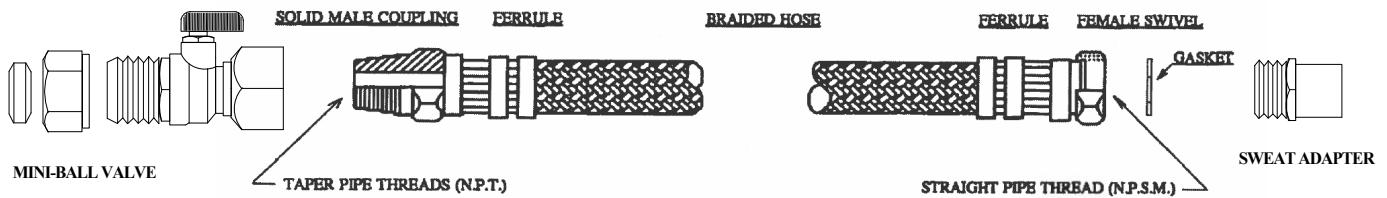

**General**

Provide the Myson EZ HOSE KIT designed for use with the WHIII series kick space heaters. The Myson EZ HOSE KIT shall include the following componets:

- 2 - 1/2"ID x 30" long 304 Stainless Steel braided hose and ferrules with EPDM core rated for use with ethylene glycol or propylene glycol and water.
- 2 - Lead free mini-ball valve with nickle plated handle (1/2" copper compression x 1/2" F.I.P.)
- 2 - 1/2" brass male sweat adapter

**Standard Connections:**

- 1 x 1/2" copper compression or 1/2" M.I.P.
- 1 x 1/2" sweat or 1/2" F.I.P.

**Maximum positive operating pressure: 350psi**

**Maximum operating temperature: 200° F**

PROJECT NAME:  
 ARCHITECT:  
 ENGINEER:  
 SUBMITTED DATE: